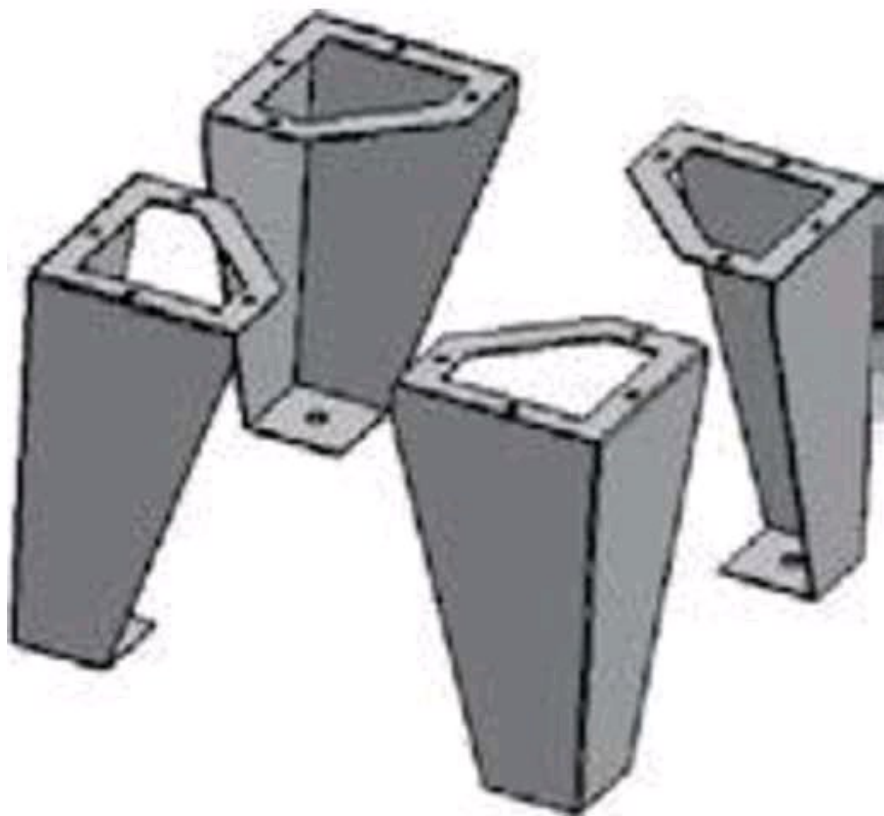

BATS LEG 30 SET

by CMC

Catalog ID: BATS LEG 30 SET

Turtle cabinet mounting kits

- Turtle Cabinet Leg Kits

Product Details

Dimensions

Length	30 in
--------	-------